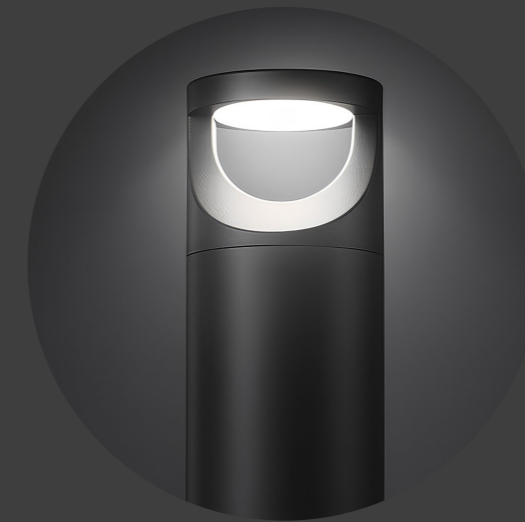

AXIS

Architectural Form. Built to Perform.

>80
CRI Colour
Rendering
Index

IP66
Ingress
Protection
Rating

IK10
Impact
Rating

Flicker
Free

POLE MOUNT LED BOLLARD

AXIS delivers modern architectural styling with serious durability. Featuring IK10 impact resistance, IP66 protection, and low-glare output, it's designed for high-traffic environments while maintaining clean visual appeal. Rated for 50°C ambient conditions.

IP RATING IP66	CRI > 80	BEAM ANGLE Type V	FLICKER-FREE YES	OPERATING TEMP. -30 to 50°C
PRODUCT COLOUR Black RAL9017	PROJECTED LIFESPAN >78,000hrs @ Ta 25°C (L80)	WARANTY 5 Years		

Architectural
Form. Built to
Perform.