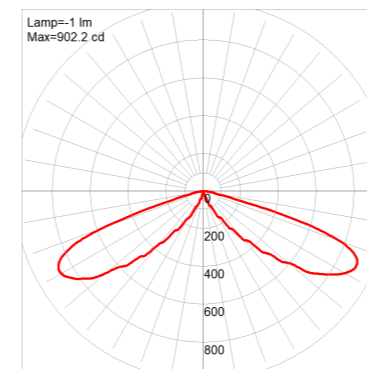

PHOTOMETRIC DIAGRAM